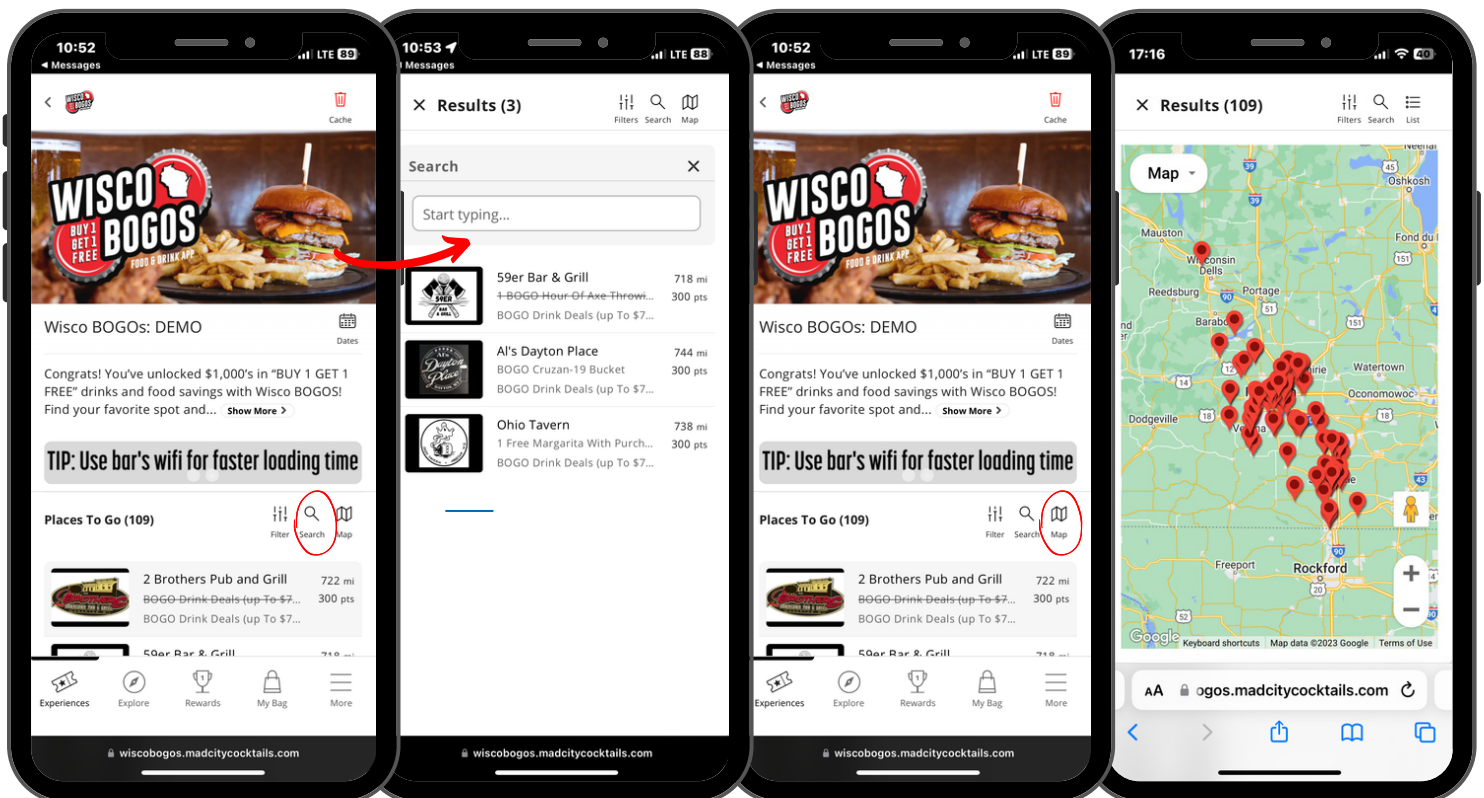

WISCO BOGOS PASS A QUICK "HOW-TO"

When you tap on the "Dates" calendar icon, your pass availability dates will populate. This tells you when your pass will expire.

Click on the "Filter" options to filter venues alphabetically, by proximity, or by which ones offer food or drink specials!

Use the "Search" function to look for a specific venue.

The "Map" button will show you where each venue is located!