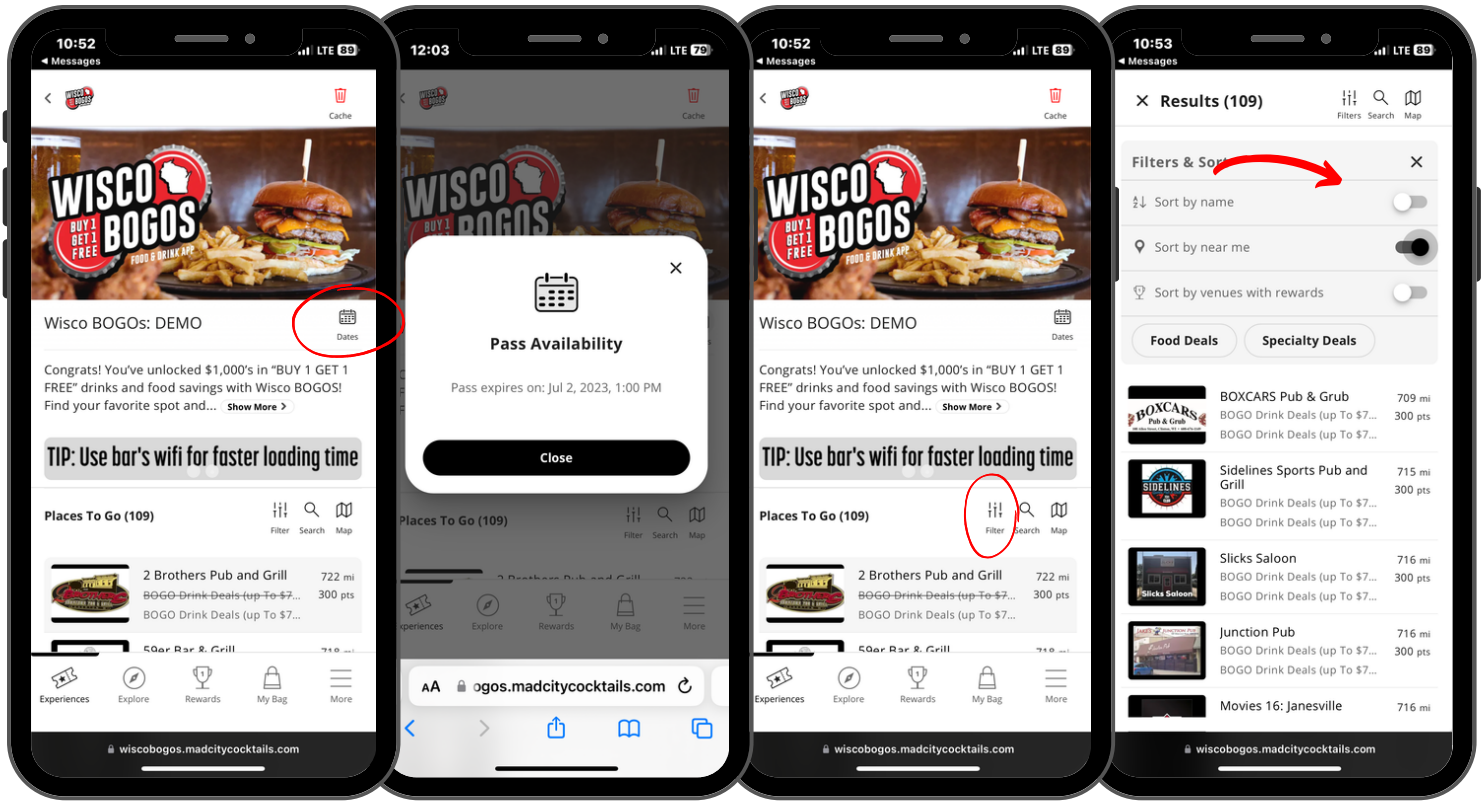

WISCO BOGOS PASS A QUICK "HOW-TO"

When you tap on the "Dates" calendar icon, your pass availability dates will populate. This tells you when your pass will expire.

Click on the "Filter" options to filter venues alphabetically, by proximity, or by which ones offer food or drink specials!

Use the "Search" function to look for a specific venue.

The "Map" button will show you where each venue is located!